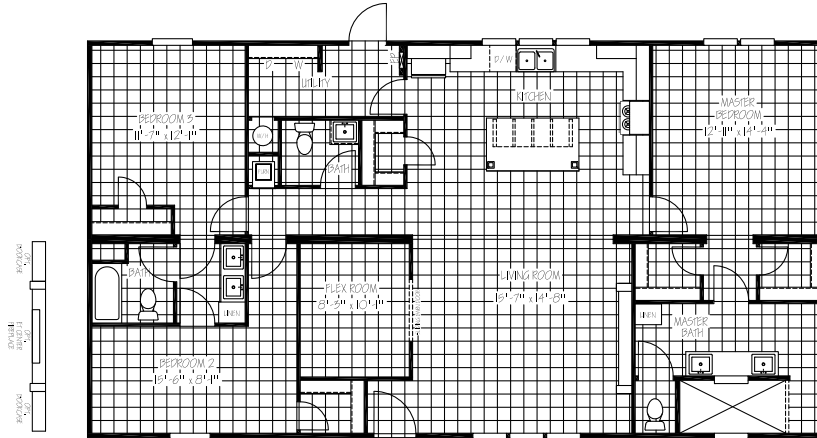

# TITANIUM

**DALY**

**TTM32563A | 32 x 56 | 1,680 sq. ft. | 3 Bed 2½ Bath**

## EXTERIOR

- Low E Thermal Pane Windows with Argon Gas
- Craftsman Style Front Door with Full View Storm
- Cottage Rear Door
- Vinyl Siding with OSB Wrap and Vapor Barrier
- Architectural Shingles
- 5" Lineal Trim FDS
- 2x8 Floor Joist 16" on Center
- Smart Panel Insert with Columns & Metal Wainscot
- Exterior Outlet Front Door Side