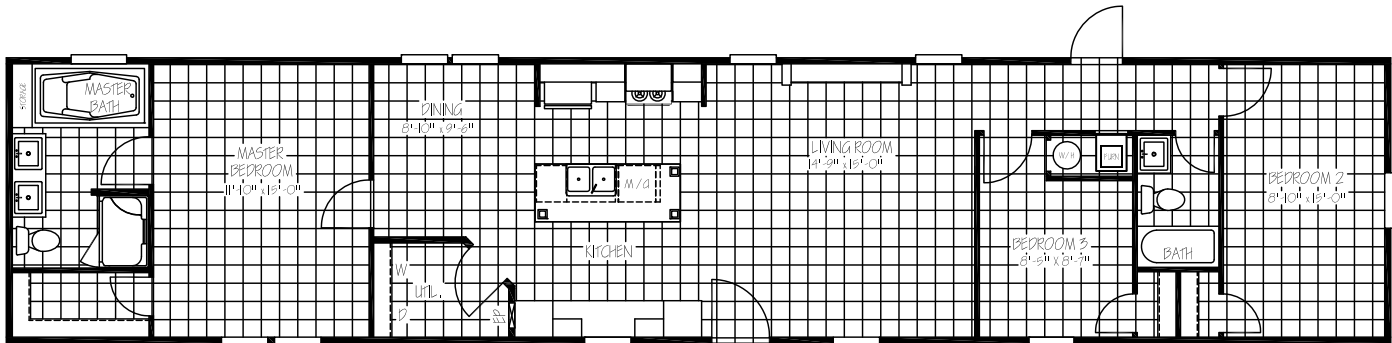

TITANIUM

CYPRESS

TTM16763C | 16 x 76 | 1,191 sq. ft. | 3 Bed 2 Bath

EXTERIOR

- Low E Thermal Pane Windows with Argon Gas
- Craftsman Style Front Door with Full View Storm
- Cottage Rear Door
- Vinyl Siding with OSB Wrap and Vapor Barrier
- Architectural Shingles
- 5" Lineal Trim FDS/Hitch
- 2x8 Floor Joist 16" on Center
- Upgrade Insert Hitch End
- Exterior Outlet Front Door Side

INSULATION

- R-21 Blown Fiberglass Roof (Formaldehyde Free)
- R-11 Fiberglass Insulation in Walls (Kraft Back)
- R-11 Fiberglass Insulation in Floors
- Thermal Zone 2

INTERIOR

- Pex Plumbing with Legend Smart Click Fittings
- Programmable Thermostat
- 8 Foot Flat Ceilings
- Upgraded Lino Throughout
- Ceiling Fan in Living Room
- Wire and Brace for Ceiling Fan Master Bedroom
- Glass Light Fixtures in all Bedrooms
- LED Flush Mounted Ceiling Lights
- 2" Blinds Throughout
- Lever Handles on Interior Doors
- Entertainment Center

KITCHEN

- 42" Overhead Cabinet System
- 3/4" Hardwood Cabinet Doors
- Lined Overhead Cabinets
- Lined Center Shelf in Base Cabinets
- Farmhouse Kitchen Sink
- Spring Loaded Faucet with Sprayer

- Color Matching Box Vent Hood

APPLIANCES

- Stainless Steel Side by Side Refrigerator
- Stainless Steel Smooth Top Range
- Stainless Steel Dishwasher
- 30 Gallon Dual Element High Efficiency Water Heater

BATHS

- 72" Deck Tub with Cab Door Access to Plumbing
- 48" Fiberglass Shower with Glass Door
- 54" Fiberglass Tub/Shower in Guest Bath
- China Sinks W/ Metal Faucets Both Baths
- Water Shut Offs at Toilets
- Elongated Toilets
- Master Bath Mirror Trim