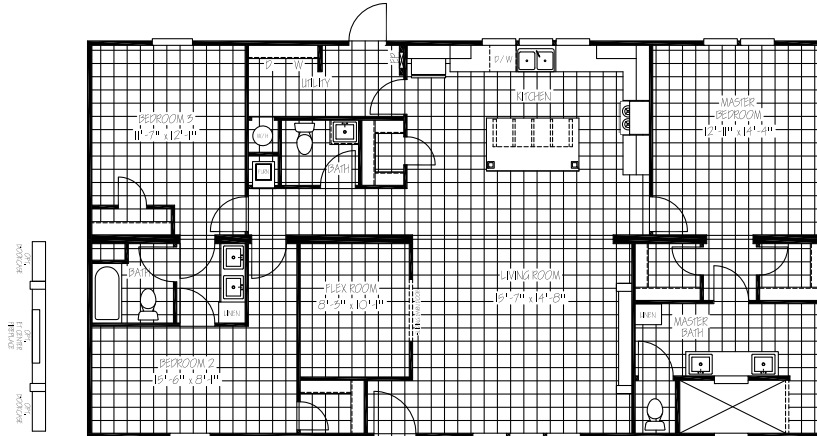

TITANIUM

DALY

TTM32563A | 32 x 56 | 1,680 sq. ft. | 3 Bed 2½ Bath

EXTERIOR

- Low E Thermal Pane Windows with Argon Gas
- Craftsman Style Front Door with Full View Storm
- Cottage Rear Door
- Vinyl Siding with OSB Wrap and Vapor Barrier
- Architectural Shingles
- 5" Lineal Trim FDS
- 2x8 Floor Joist 16" on Center
- Smart Panel Insert with Columns & Metal Wainscot
- Exterior Outlet Front Door Side

INSULATION

- R-21 Blown Fiberglass Roof (Formaldehyde Free)
- R-11 Fiberglass Insulation in Walls (Kraft Back)
- R-11 Fiberglass Insulation in Floors
- Thermal Zone 2

POPULAR OPTIONS

- Upgraded Insulation R-38-13-22
- Smart Panel with Trim Around All Windows
- Carbon Grey Trim Package
- Barnwood Doors

- Ceiling Beams
- Entertainment Center with Electric Fireplace and Tile
- Bookcases By Entertainment Center

- 50 Gallon Water Heater
- AC Disconnect
- Gas Furnace/Gas Range
- 100 Amp Electrical Panel Box
- Wind Zone 2