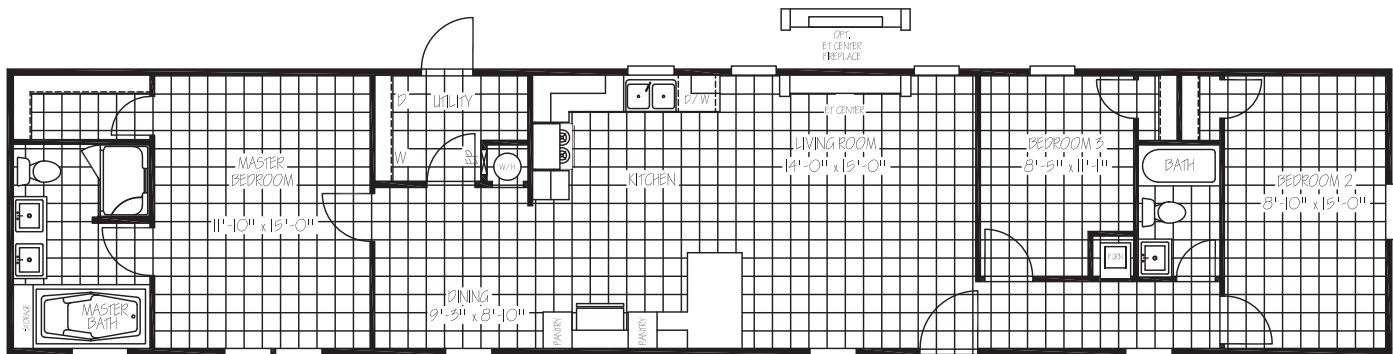

TITANIUM

OAKMONT TTM16763E | 16 x 76 | 1,191 sq. ft. | 3 Bed 2 Bath

EXTERIOR

- Low E Thermal Pane Windows with Argon Gas
- Craftsman Style Front Door with Full View Storm
- Cottage Rear Door
- Vinyl Siding with OSB Wrap and Vapor Barrier
- Architectural Shingles
- 5" Lineal Trim FDS/Hitch
- 2x8 Floor Joist 16" on Center
- Upgrade Insert Hitch End
- Exterior Outlet Front Door Side

INSULATION

- R-21 Blown Fiberglass Roof (Formaldehyde Free)
- R-11 Fiberglass Insulation in Walls (Kraft Back)
- R-11 Fiberglass Insulation in Floors
- Thermal Zone 2

POPULAR OPTIONS

- Upgraded Insulation R-33-13-22
- Barnwood Doors
- 50 Gallon Water Heater
- Tile Backsplash
- Smart Panel with Trim Around All Windows
- Ceiling Beams
- A/C Disconnect
- Microwave Over Range
- Overhead Air
- Entertainment Center with Electric Fireplace and Wood Shiplap
- Gas Furnace/Gas Range
- 100 Amp Electrical Panel Box
- Stainless Steel Farmhouse Sink
- Carbon Grey Trim Package
- Wind Zone 2

INTERIOR

- Pex Plumbing with Legend Smart Click Fittings
- Programmable Thermostat
- 8 Foot Flat Ceilings
- Upgraded Lino Throughout
- Ceiling Fan in Living Room
- Wire and Brace for Ceiling Fan Master Bedroom
- Glass Light Fixtures in all Bedrooms
- LED Flush Mounted Ceiling Lights
- 2" Blinds Throughout
- Lever Handles on Interior Doors
- Entertainment Center

APPLIANCES

- Stainless Steel Side by Side Refrigerator
- Stainless Steel Smooth Top Range
- Stainless Steel Dishwasher
- 30 Gallon Dual Element High Efficiency Water Heater

BATHS

- 72" Deck Tub with Cab Door Access to Plumbing
- 48" Fiberglass Shower with Glass Door
- 54" Fiberglass Tub/Shower in Guest Bath
- China Sinks W/ Metal Faucets Both Baths
- Water Shut Offs at Toilets
- Elongated Toilets
- Master Bath Mirror Trim