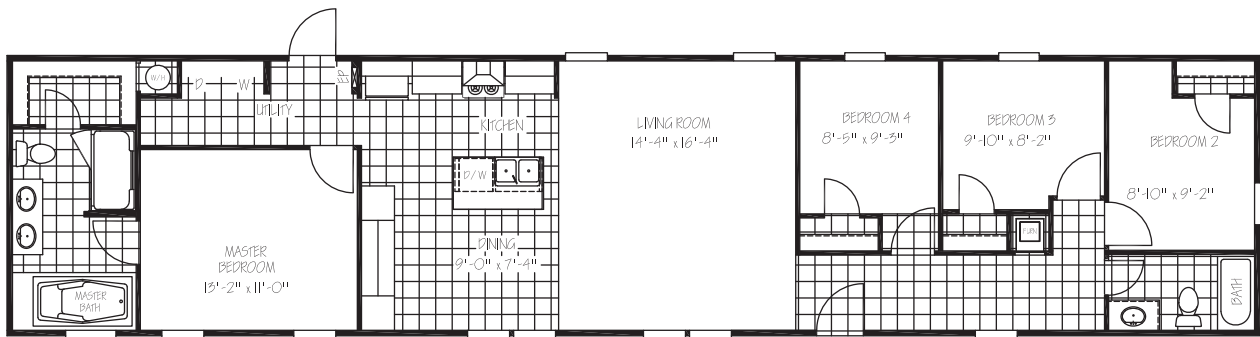

THE CUATRO

TITANIUM

➔ FAC18764A | 18 X 76 | 1292 SQ FT | 4 BED 2 BATH

STANDARD FEATURES

EXTERIOR

- Low E Thermal Pane Windows with Argon Gas
- 38" Sunburst Front Door with Full View Storm
- Blank Rear Door
- Vinyl Siding W/ OSB Wrap and Vapor Barrier
- Shutters Hitch and Front Door Side
- 2x8 Floor Joist 16" On Center
- Exterior Outlet Front Door Side

INSULATION

- R-21 Blown Fiberglass Roof (Formaldehyde Free)
- R-11 Fiberglass Insulation in Walls (Kraft Back)
- R-11 Fiberglass Insulation in Floors
- Thermal Zone 2

INTERIOR

- Pex Plumbing with Legend Smart Click Fittings
- 8 Foot Flat Ceilings
- Upgrade Lino - Bathrooms/Kitchen/Hallways
- Carpet in Bedrooms and Living Room
- Ceiling Fan Living Room
- Wire and Brace for Ceiling Fan Master Bedroom
- LED Flush Mounted Ceiling Lights
- 2" Blinds Throughout
- Lever Handles on Interior Doors

KITCHEN

- 3/4" Hardwood Cabinet Doors
- Lined Overhead Cabinets
- Dining Room Hutch
- Spring Loaded Faucet with Sprayer

APPLIANCES

- Black Refrigerator
- Black Range
- Black Dishwasher
- 30 Gallon Dual Element High Efficiency Water Heater

BATHS

- 60" Fiberglass Shower with Glass Door Master Bath
- 72" Deck Tub with Cab Door Access to Plumbing
- 54" Fiberglass Tub/Shower Guest Bath
- China Sinks Both Baths
- Water Shut Offs at Toilet
- Double Sinks Master Bath
- Elongated Toilets