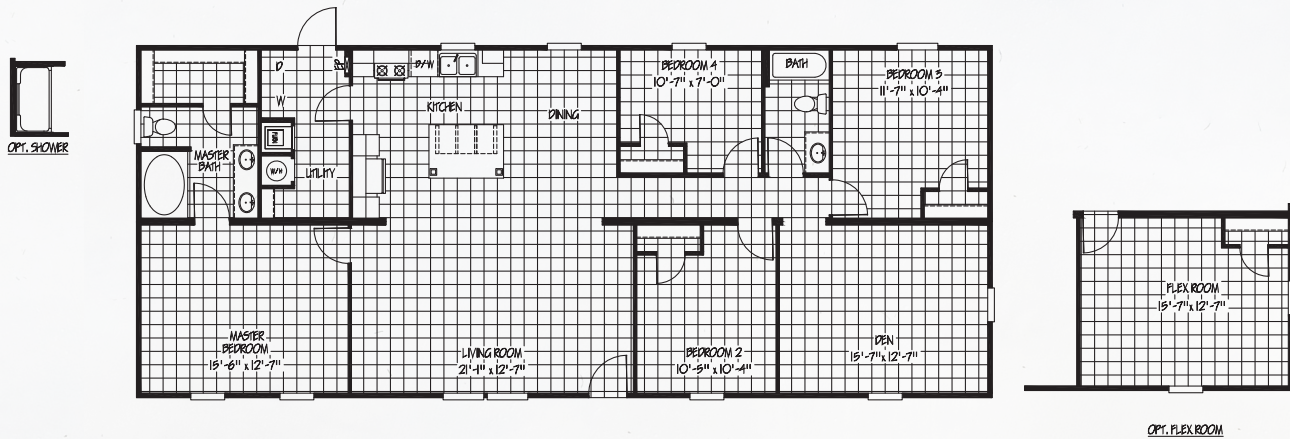

ROSEWOOD

MODEL: **FAC28644A** | **28X64** | **1685 SQ. FT.** | **4 BED 2 BATH**

STANDARD FEATURES

EXTERIOR

- * Dormer
- * Low E Thermal Pane Windows with Argon Gas
- * 38" Sunburst Front Door with Full View Storm
- * Blank Rear Door
- * Vinyl Siding W/ OSB Wrap and Vapor Barrier
- * Shutters Front Door Side
- * 2x6 Floor Joist 16" on Center
- * Exterior Outlet Front Door Side