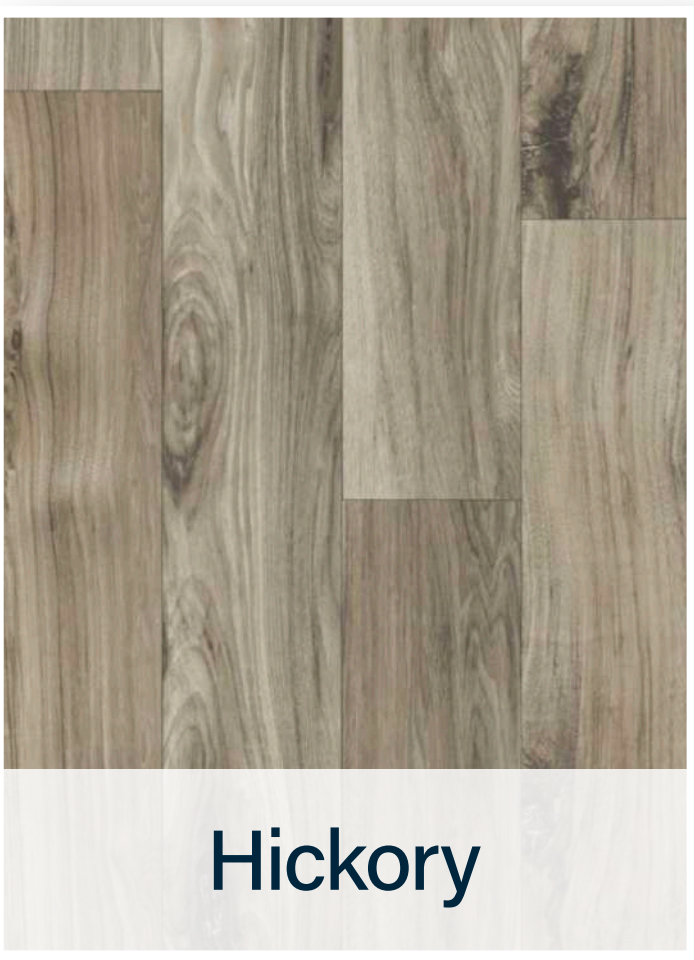

TITANIUM

INTERIOR SELECTIONS

MAIN WALL PANELS

Mindful Grey

Highland Griege

ACCENT PANELS

Cannon Charcoal

Warm Grey

FLOORING *(Lino Standard, Carpet Optional)*

Hickory

Texas Oak

Charcoal

CABINET COLORS

Coltonwood

Eastern White

Putty Grey