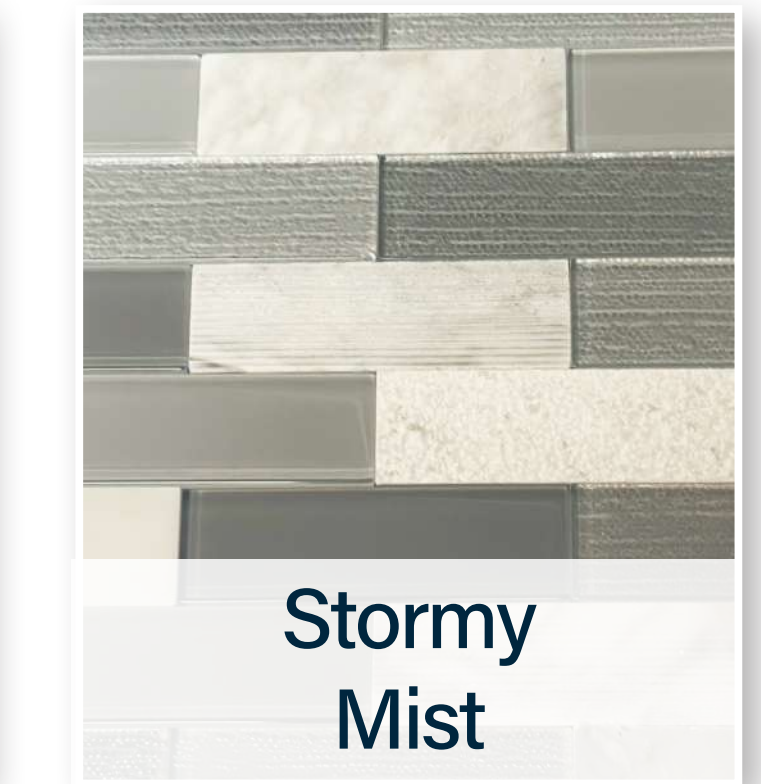

TITANIUM

INTERIOR SELECTIONS

MAIN WALL PANELS

Mindful Grey

Highland Griege

ACCENT PANELS

Cannon Charcoal

Warm Grey

FLOORING *(Lino Standard, Carpet Optional)*

Hickory

Texas Oak

Charcoal

CABINET COLORS

Coltonwood

Eastern White

Putty Grey

Black*

**Islands Only in Titanium Doubles*

TRIM

Coltonwood
standard

Carbon Grey
upgrade

BACKSPLASH

Daphne
White

Stormy
Mist

LAMINATE COUNTERTOPS

Glacier
Quartzite

Calacatta
Lincoln

White
Driftwood

**Optional in
Limited Homes*

Antique
Pine

Andora
Shadow

**Optional in
Limited Homes*