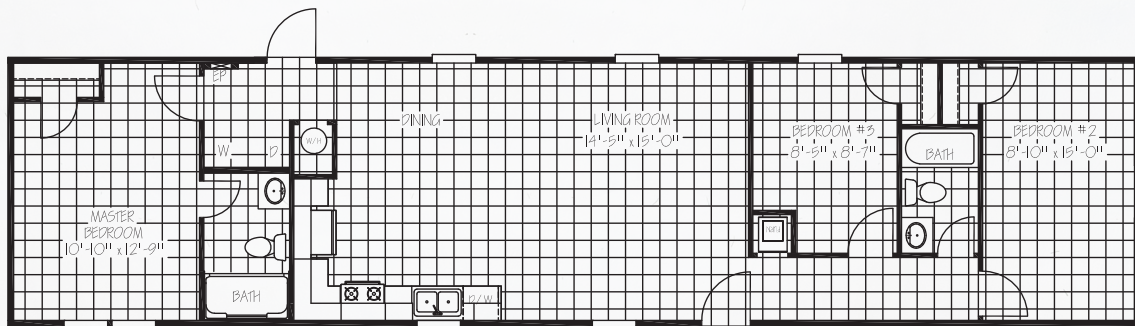

TROPIC

MODEL: **FAC16663A** | **16X66** | **1,034 SQ. FT.** | **3 BED 2 BATH**

STANDARD FEATURES

EXTERIOR

- Low E Thermal Pane Windows with Argon Gas
- 38" Sunburst Front Door with Full View Storm
- Blank Rear Door
- Vinyl Siding W/ OSB Wrap and Vapor Barrier
- Shutters Hitch and Front Door Side
- 2x8 Floor Joist 16" On Center
- Exterior Outlet Front Door Side

INSULATION

- R-21 Blown Fiberglass Roof (Formaldehyde Free)
- R-11 Fiberglass Insulation in Walls (Kraft Back)
- R-11 Fiberglass Insulation in Floors
- Thermal Zone 2

INTERIOR

- Pex Plumbing Legend Smart Click Fittings
- 8 Foot Flat Ceilings
- Upgraded Lino Throughout
- Ceiling Fan Living Room
- Wire and Brace for Ceiling Fan Master Bedroom
- LED Flush Mounted Ceiling Lights
- 2" Blinds Throughout
- Lever Handles on Interior Doors

KITCHEN

- 3/4" Hardwood Cabinet Doors
- Lined Overhead Cabinets
- Spring Loaded Faucet with Sprayer

APPLIANCES

- Black Refrigerator
- Black Range
- Black Dishwasher
- 30 Gallon Dual Element High Efficiency Water Heater

BATHS

- 60" Fiberglass Shower with Glass Door Master Bath
- 54" Fiberglass Tub/Shower Guest Bath
- China Sinks Both Baths
- Water Shut Offs at Toilet
- Elongated Toilets

UTILITY

- Total Electric with 200 Amp Service
- Master Water Shut Off Valve